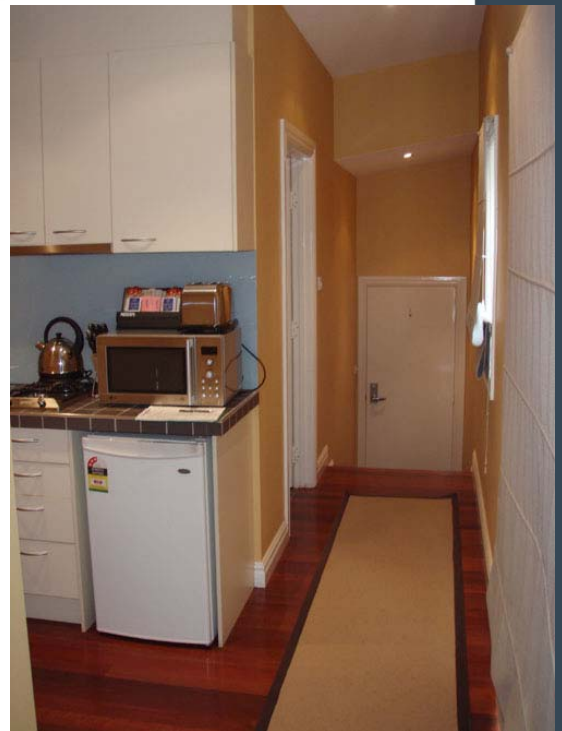

Platinum Mountain View Studio *2 Bullocks Drive*

(Adjoins 2 Bullocks Drive 2 Bedroom Bronze Chalet)

Special Features

- ◆ Gas Fire
- ◆ Deck with furniture

Features

- ◆ King split bed
- ◆ TV
- ◆ DVD
- ◆ Separate kitchen
- ◆ Fridge / Freezer
- ◆ Stove top
- ◆ Dishwasher
- ◆ Microwave
- ◆ Off street car parking
- ◆ Shower / bath