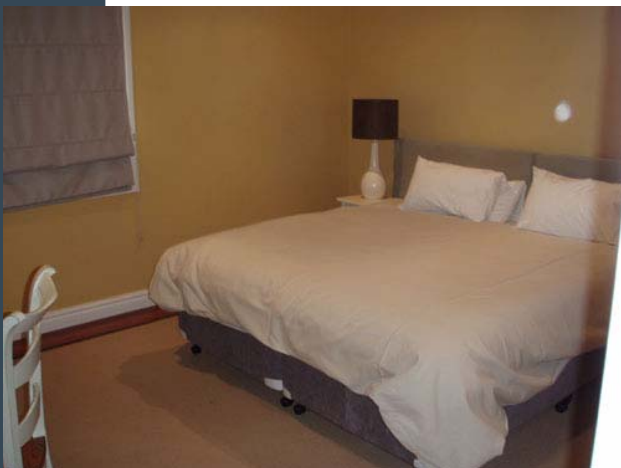

Platinum Mountain View Studio *2 Bullocks Drive*

(Adjoins 2 Bullocks Drive 2 Bedroom Bronze Chalet)

Special Features

- ◆ Gas Fire
- ◆ Deck with furniture

Features

- ◆ King split bed
- ◆ TV
- ◆ DVD
- ◆ Separate kitchen
- ◆ Fridge / Freezer
- ◆ Stove top
- ◆ Dishwasher
- ◆ Microwave
- ◆ Off street car parking
- ◆ Shower / bath